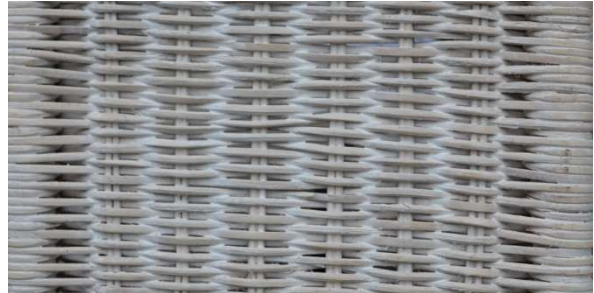

AVAILABLE FINISHES

Cognac

Beach

Charcoal

Natural

Mint

As the MIMI ARMCHAIR is made of natural textures, it is not weather-resistant. It is advised to keep the chair in a roofed place to protect it from extreme weather conditions.

BACK CUSHION WITH 6 CM BORDER
L43/50 cm x W52 cm x H6 cm
Fabric 0.85 m plain fabric W140 cm

PLEASE REQUEST FOR VELVET FABRIC QUANTITY

PRICING (FABRIC NOT INCLUDED)

SEAT CUSHION

Duck feathers and rhombo fill :