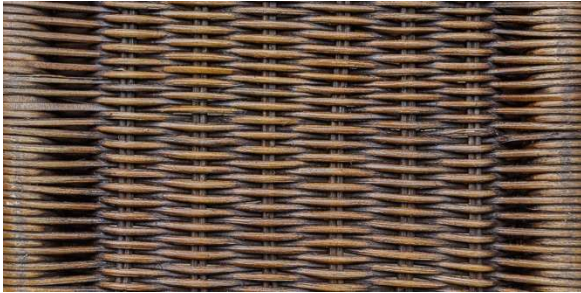

AVAILABLE FINISHES

Cognac

Beach

Charcoal

Natural

Mint

As the MIMI ARMCHAIR is made of natural textures, it is not weather-resistant. It is advised to keep the chair in a roofed place to protect it from extreme weather conditions.