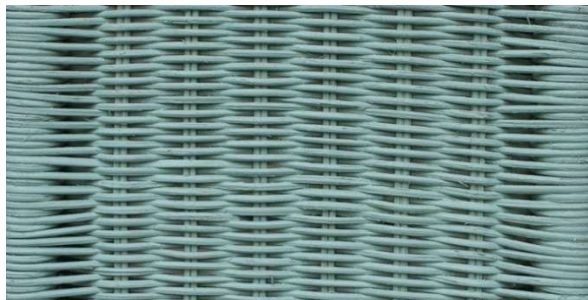

AVAILABLE FINISHES

Cognac

Beach

Charcoal

Natural

Mint

As the MIMI ARMCHAIR is made of natural textures, it is not weather-resistant. It is advised to keep the chair in a roofed place to protect it from extreme weather conditions.

PLEASE REQUEST FOR VELVET FABRIC QUANTITY

PRICING (FABRIC NOT INCLUDED)

Duck feathers and rhombo fill :

€ 240 incl VAT (RETAIL EC)

€ 198,35 excl VAT (RETAIL EXPORT)

All weather (= outdoor foam cut in small pieces - sensation of feathers) :