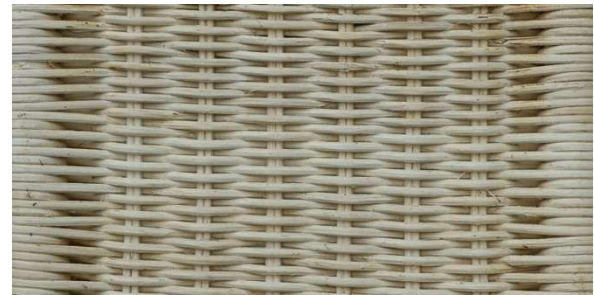

AVAILABLE FINISHES

Cognac

Beach

Charcoal

Natural

Mint

As the MIMI ARMCHAIR is made of natural textures, it is not weather-resistant. It is advised to keep the chair in a roofed place to protect it from extreme weather conditions.

MIMI ARMCHAIR LONG CUSHION BY BELGIAN PEARLS

BELGIAN PEARLS SIGNATURE PIECE FOR DEFLEURE HOME COLLECTION

CUSHION WITH REMOVABLE COVER - WITH PIPED BORDERS

DIMENSIONS

L55 cm x W105 cm

Fabric 1.20 m plain fabric W140 cm

PLEASE REQUEST FOR VELVET FABRIC QUANTITY

PRICING (FABRIC NOT INCLUDED)

Duck feathers and rhombo fill :

€ 240 incl VAT (RETAIL EC)

€ 198,35 excl VAT (RETAIL EXPORT)

All weather (= outdoor foam cut in small pieces - sensation of feathers) :