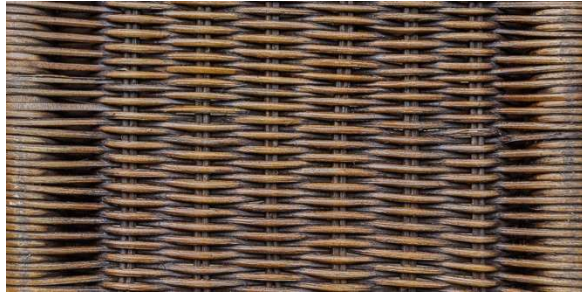

AVAILABLE FINISHES

Cognac

OTHER FINISHES ON REQUEST

As the MIMI CHAIR is made of natural textures, it is not weather-resistant. It is advised to keep the chair in a roofed place to protect it from extreme weather conditions.